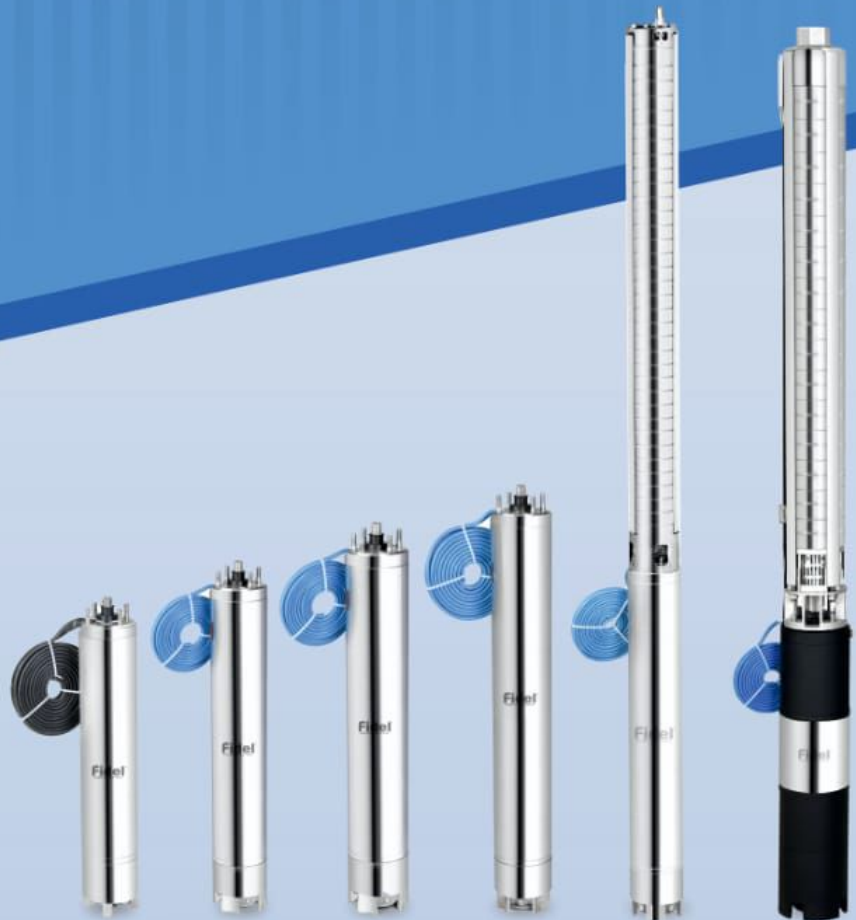

MONO BLOCK

HP 0.5 TO 3
TYPE CI PHASE ST/TP/DP

**export
quality
products**

FIDEL PUMP PVT. LTD.

G-567, G.I.D.C. Metoda, Kishan Gate,
Road No.3, Lodhika, Rajkot -360021.

Web : www.fidelpump.com
Mail : fidel.mkt@gmail.com

GET IN TOUCH WITH
SOCIAL NETWORKING